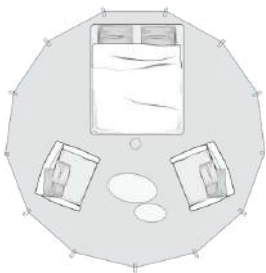

Essential Bell 5.2

**COMFORT SUITE
CONFIGURATION**

**FAMILY
CONFIGURATION**

**DINNER
CONFIGURATION**

**LOUNGE
CONFIGURATION**

COLOURS

This naturally coloured 5m bell tent from the Essential collection is crafted from breathable polycotton canvas and features a sturdy steel center pole and A-frame – providing a wide inviting entrance to your bell tent.

This glamping bell tent has a sewn-in groundsheet and three mesh windows for optimal ventilation, perfect for balmy summer nights.

The Authentic Essential bell tent is the perfect choice for those looking for a glamping bell tent that offers all the reliable Authentic quality, without the added extras.

Essential 5.2

FEATURES AND DIMENSIONS

Total height	3.25 m
Inner space	4.83 x 5.16 m (20.06 sqm)
Doors	2 m high 2.50 m wide
Wall height	0.86 m
Footprint without Short Guy Poles	8.63 x 8.76 m
Footprint with Short Guy Poles	7.33 x 6.16 m
Packing	1.13 x 0.56 x 0.43 m
Weight	53 kg