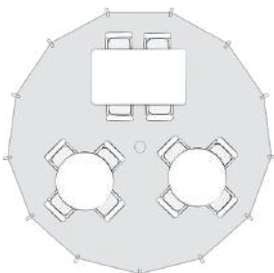

Essential Bell 5.2

**COMFORT SUITE
CONFIGURATION**

**FAMILY
CONFIGURATION**

**DINNER
CONFIGURATION**

**LOUNGE
CONFIGURATION**

COLOURS

This naturally coloured 5m bell tent from the Essential collection is crafted from breathable polycotton canvas and features a sturdy steel center pole and A-frame – providing a wide inviting entrance to your bell tent.

This glamping bell tent has a sewn-in groundsheet and three mesh windows for optimal ventilation, perfect for balmy summer nights.

The Authentic Essential bell tent is the perfect choice for those looking for a glamping bell tent that offers all the reliable Authentic quality, without the added extras.

Essential 5.2

FEATURES AND DIMENSIONS

Total height	3.25 m
Inner space	4.83 x 5.16 m (20.06 sqm)
Doors	2 m high 2.50 m wide
Wall height	0.86 m
Footprint without Short Guy Poles	8.63 x 8.76 m
Footprint with Short Guy Poles	7.33 x 6.16 m
Packing	1.13 x 0.56 x 0.43 m
Weight	53 kg