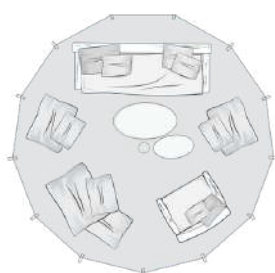

Essential Bell 5.2

**COMFORT SUITE
CONFIGURATION**

**FAMILY
CONFIGURATION**

**DINNER
CONFIGURATION**

**LOUNGE
CONFIGURATION**

COLOURS

This naturally coloured 5m bell tent from the Essential collection is crafted from breathable polycotton canvas and features a sturdy steel center pole and A-frame – providing a wide inviting entrance to your bell tent.

This glamping bell tent has a sewn-in groundsheet and three mesh windows for optimal ventilation, perfect for balmy summer nights.

The Authentic Essential bell tent is the perfect choice for those looking for a glamping bell tent that offers all the reliable Authentic quality, without the added extras.

Essential 5.2

FEATURES AND DIMENSIONS

Total height	3.25 m
Inner space	4.83 x 5.16 m (20.06 sqm)
Doors	2 m high 2.50 m wide
Wall height	0.86 m
Footprint without Short Guy Poles	8.63 x 8.76 m
Footprint with Short Guy Poles	7.33 x 6.16 m
Packing	1.13 x 0.56 x 0.43 m
Weight	53 kg