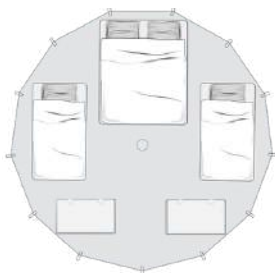

Essential Bell 5.2

**COMFORT SUITE
CONFIGURATION**

**FAMILY
CONFIGURATION**

**DINNER
CONFIGURATION**

**LOUNGE
CONFIGURATION**

COLOURS

This naturally coloured 5m bell tent from the Essential collection is crafted from breathable polycotton canvas and features a sturdy steel center pole and A-frame – providing a wide inviting entrance to your bell tent.

This glamping bell tent has a sewn-in groundsheet and three mesh windows for optimal ventilation, perfect for balmy summer nights.

The Authentic Essential bell tent is the perfect choice for those looking for a glamping bell tent that offers all the reliable Authentic quality, without the added extras.

Essential 5.2

FEATURES AND DIMENSIONS

Total height	3.25 m
Inner space	4.83 x 5.16 m (20.06 sqm)
Doors	2 m high 2.50 m wide
Wall height	0.86 m
Footprint without Short Guy Poles	8.63 x 8.76 m
Footprint with Short Guy Poles	7.33 x 6.16 m
Packing	1.13 x 0.56 x 0.43 m
Weight	53 kg